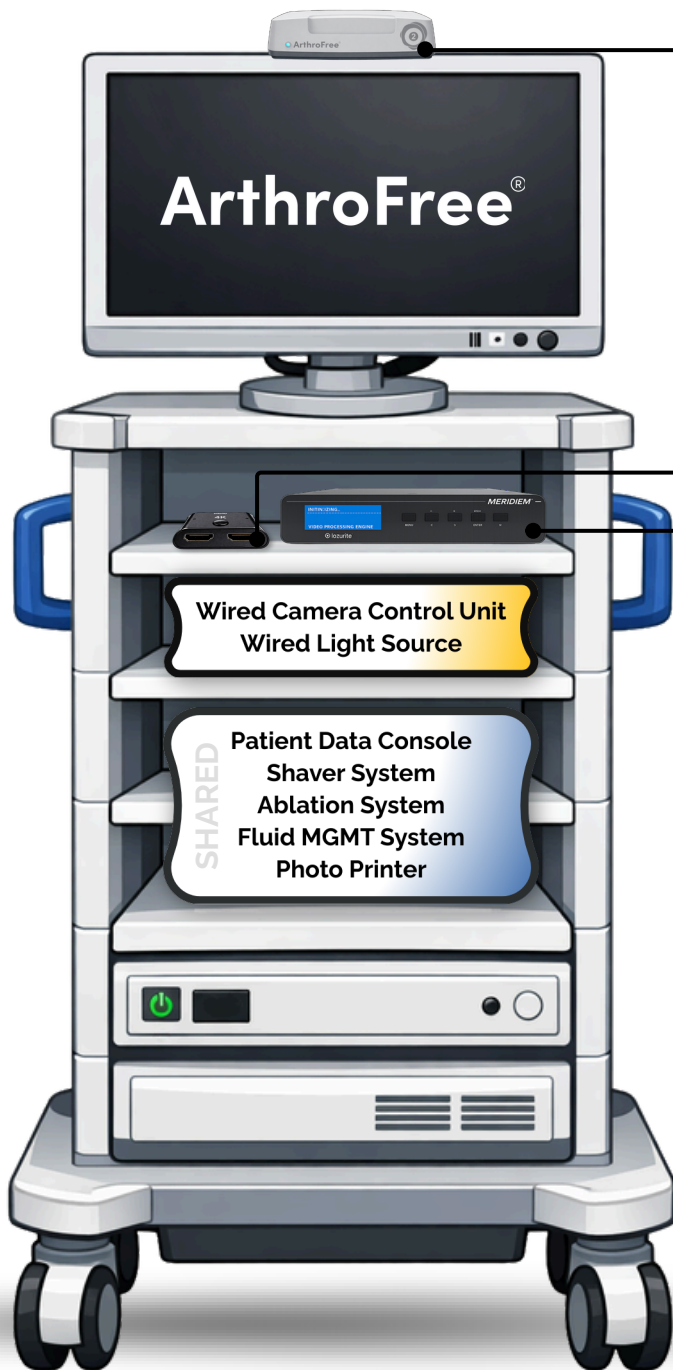

Surgical Tower - Stryker 4K Systems

Improved Workflow - No Wires

ArthroFree Wireless Receiver

Visualization System Switch

MERIDIEM[®] Image Enhancement Unit

EXPERIENCE
THE FREEDOM
OF **WIRELESS**
ENDOSCOPY